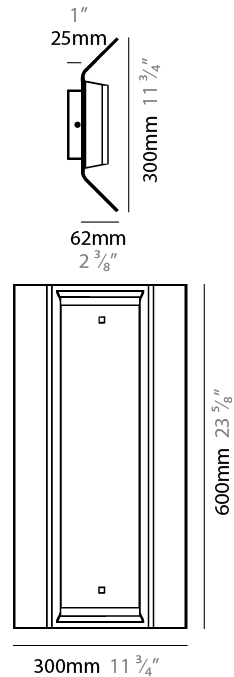

PROJECT	
TYPE	
SPECIFIER	
QUANTITY	
DATE	

ZERO4 SURFACE

A1030013

base number   Color
Temperature

1. To build a product code in our configurator select the specify button on the base model # product page
2. To build a manual product code on this datasheet choose from the options listed below in blue font and add the suffix to the base model #

GENERAL

Series: Zero4
Partner: Side
Division: Design
Installation: Surface
Product Type: Wall Surface
Mounting Location: Wall
Light Distribution: Direct / Indirect

PHYSICAL

Shape: Rectangle
Length (mm): 600
Length (in): 23 5/8
Height (mm): 300
Depth (mm): 62
Height (in): 11 3/4
Depth (in): 2 3/8
Fixture Finish: WWH
Fixture Material: Aluminum

ELECTRICAL

Lamp Type: LED (Zhaga Standard)
Input Wattage (W): 25
Dimming: Non-Dimmable
Driver Included: Yes
Driver Location: Integrated
Driver Type: Constant Voltage - Universal
Driver Class: Class 2
Input Voltage (V): 120 - 277
Output Voltage (V): 24

LED

Color Temperature (°K): 3000 / 4000
Max. Delivered Lumen (lm): 2678 / 2866
CRI: >90 CRI
Lamp Life (hrs): 50000

OPTICAL

RATINGS AND CERTIFICATIONS

Certified By: Certified for North American Standards
IP rating: IP20