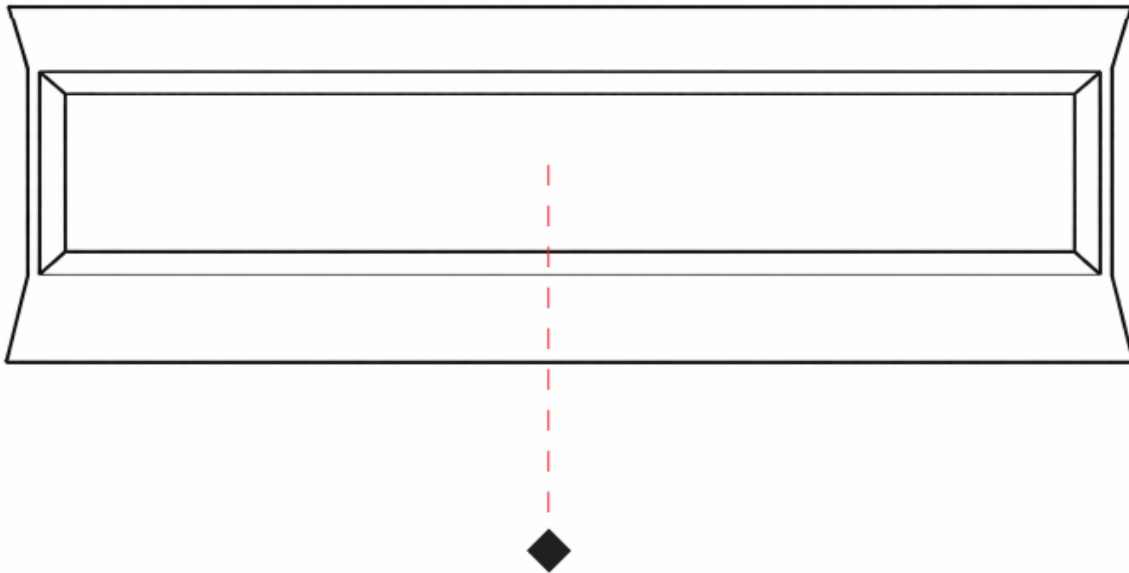

ZERO4 SURFACE

A1030014

PROJECT

TYPE

SPECIFIER

QUANTITY

DATE

D