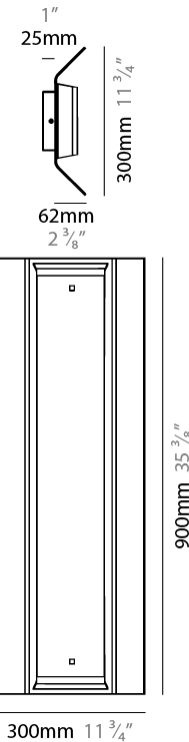

ZERO4 SURFACE

A1030014

base number Color
Temperature

1. To build a product code in our configurator select the specify button on the base model # product page
2. To build a manual product code on this datasheet choose from the options listed below in blue font and add the suffix to the base model #

GENERAL

Series: Zero4
Partner: Side
Division: Design
Installation: Surface
Product Type: Wall Surface
Mounting Location: Wall
Light Distribution: Direct / Indirect

PHYSICAL

Shape: Rectangle
Length (mm): 900
Length (in): 35 ³/₈
Height (mm): 300
Depth (mm): 62
Height (in): 11 ³/₄
Depth (in): 2 ³/₈
Fixture Finish: WWH
Fixture Material: Aluminum

ELECTRICAL

Lamp Type: LED (Zhaga Standard)
Input Wattage (W): 39
Driver Included: Yes
Driver Location: Integrated
Driver Type: Constant Voltage - Universal
Driver Class: Class 2
Input Voltage (V): 120 - 277
Output Voltage (V): 24

LED

Color Temperature (°K): 3000 / 4000
Max. Delivered Lumen (lm): 4292 / 4616
CRI: >90 CRI
Lamp Life (hrs): 50000

OPTICAL

RATINGS AND CERTIFICATIONS

Certified By: Certified for North American Standards
IP rating: IP20

PROJECT
TYPE
SPECIFIER
QUANTITY
DATE